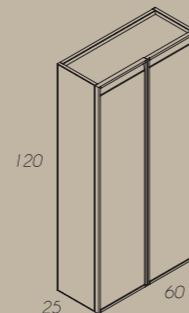

COLUNA - 60cms

Column 2 Doors
Colonne 2 Portes

LACADO Lacquered Laque	POLILAMINADO Poly laminated Polylamine	LACADO Lacquered Laque	POLILAMINADO Poly laminated Polylamine
CÓD.	CÓD.	REF.	REF.
304802	307305	306723	310224